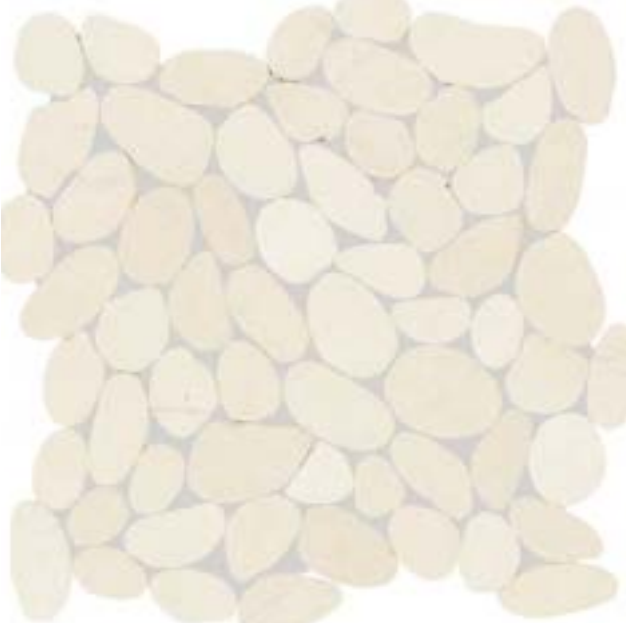

SHOWER PAN TILE
PEBBLE - TUMBLED