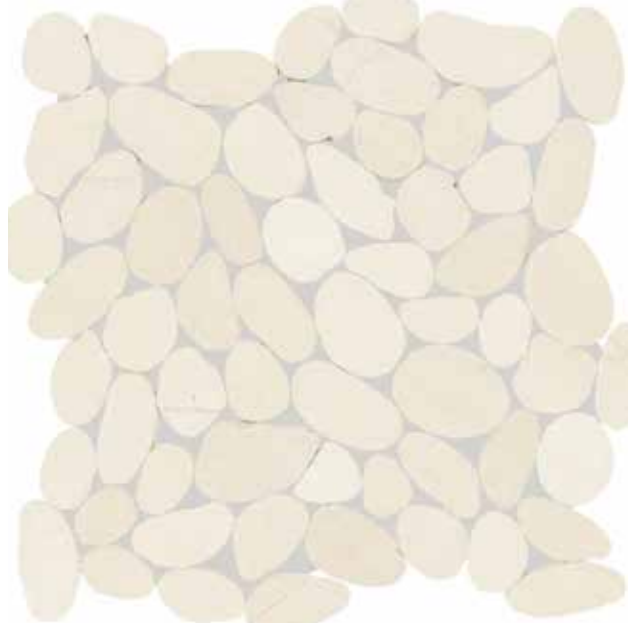

SHOWER PAN TILE
PEBBLE - TUMBLED